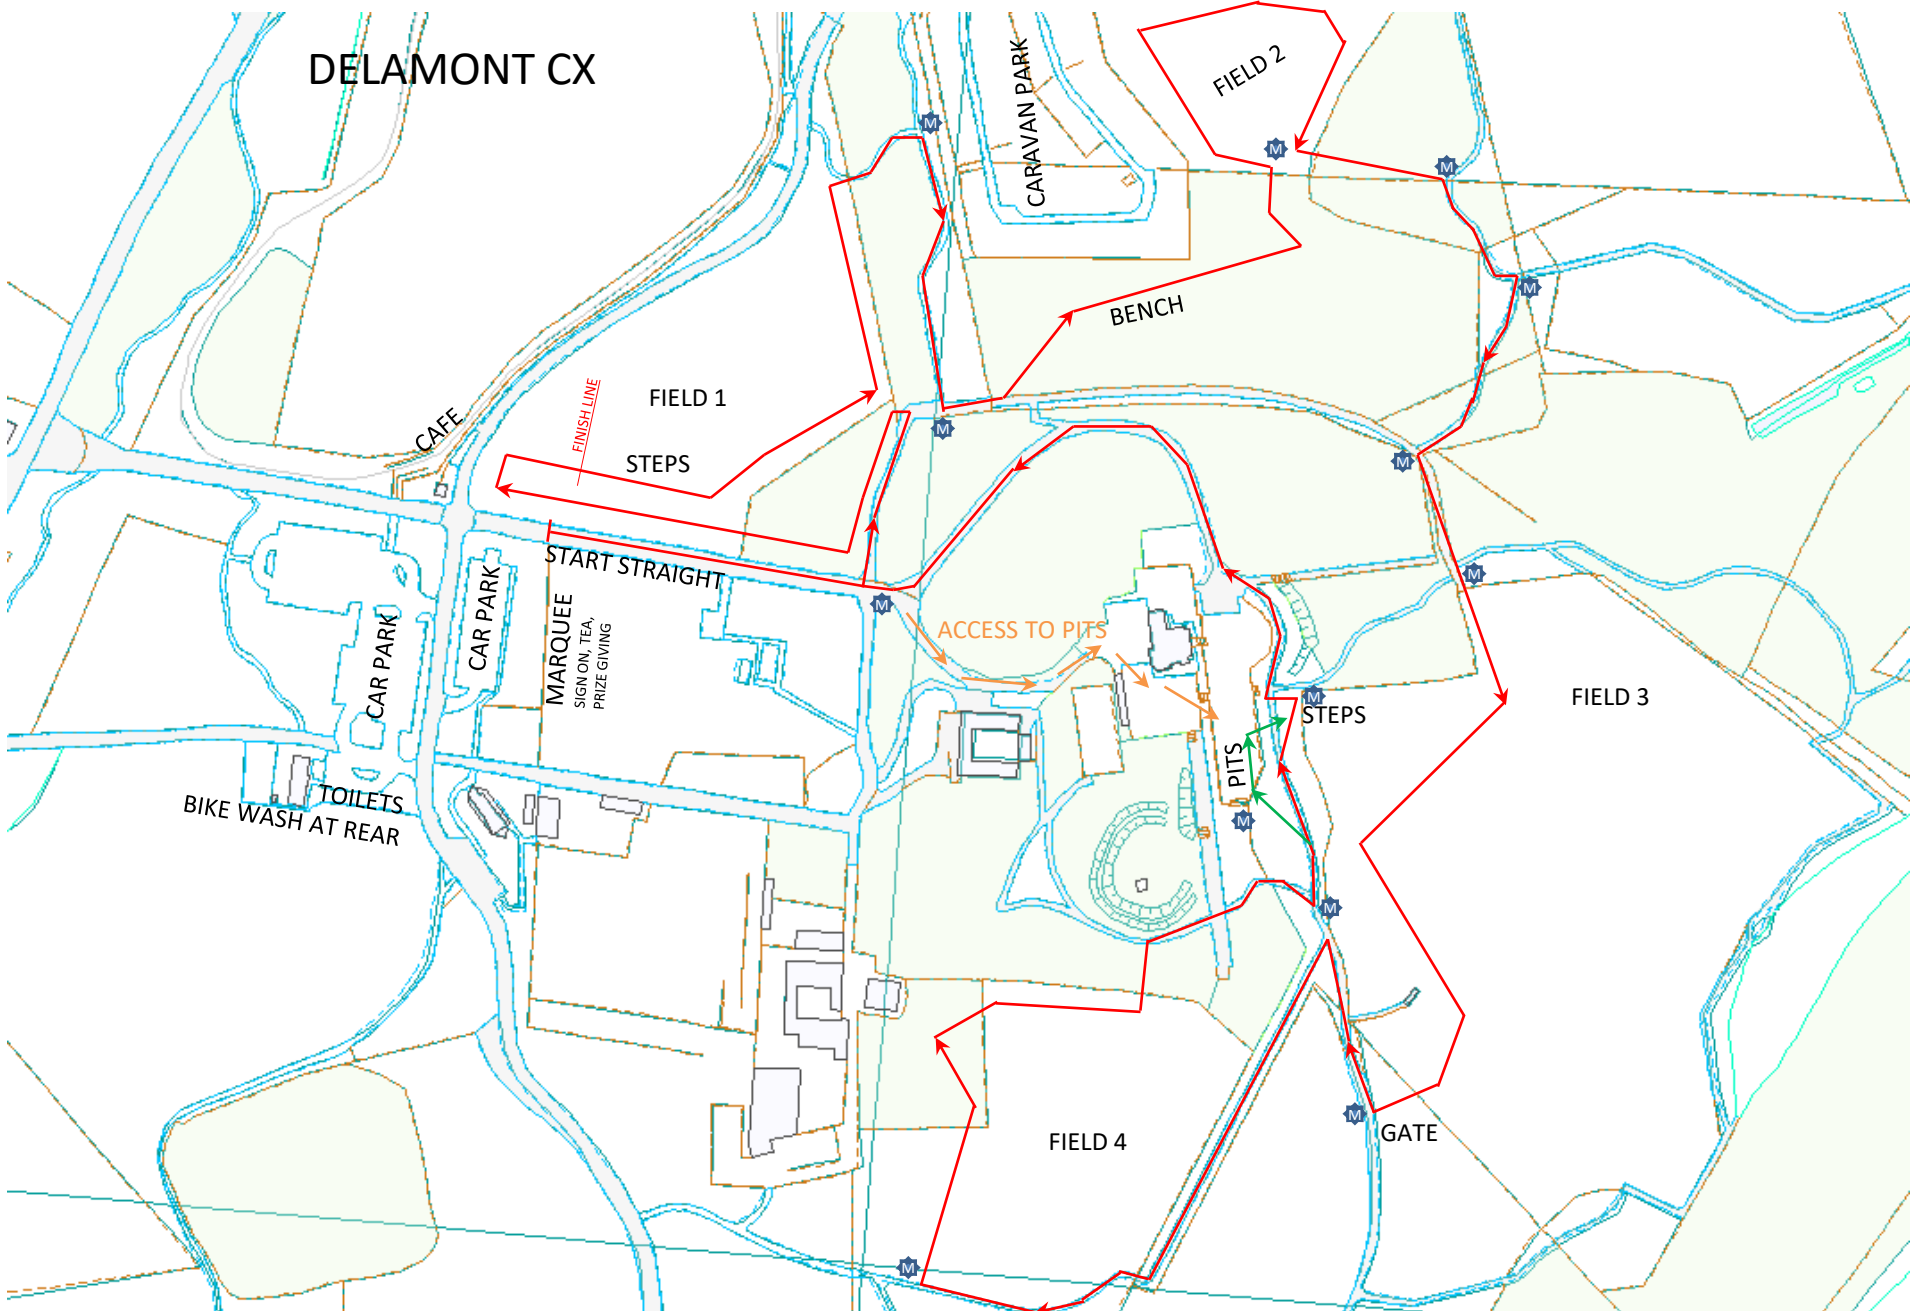

# DELAMONT CX

CARAVAN PARK

FIELD 2

BENCH

FIELD 1

STEPS

CAFE

FINISH LINE

START STRAIGHT

CAR PARK

MARQUEE  
SIGN ON, TEA,  
PRIZE GIVING

ACCESS TO PITS

FIELD 3

STEPS

PITS

TOILETS

BIKE WASH AT REAR

FIELD 4

GATE